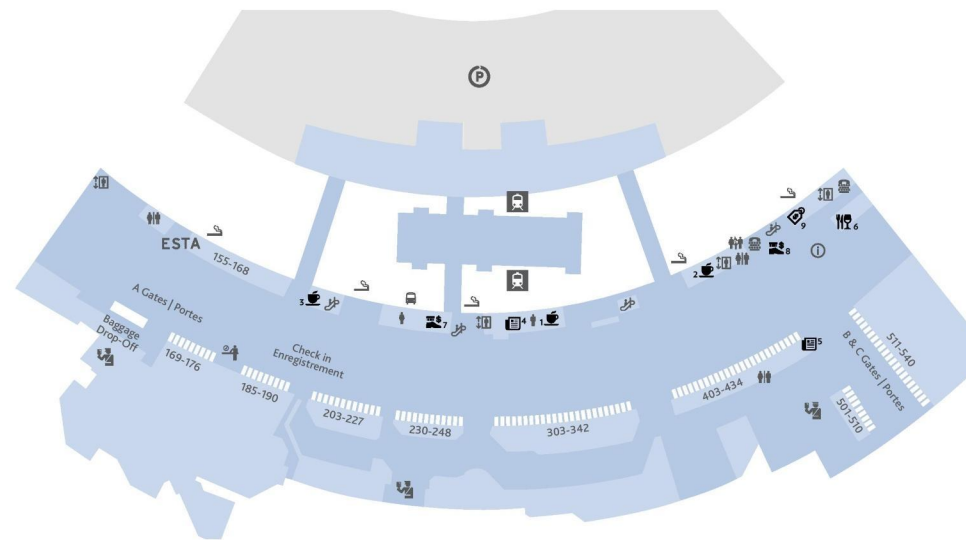

TERMINAL 3

Before Security Departures

T3 RETAIL INDEX

CAFÉS & SNACKS

1	Freshii
2	Starbucks
3	Wendy's

NEWS & BOOKS

4	Relay
5	Relay

RESTAURANTS & BARS

6	EUROBAR

RETAIL SERVICES

SPECIALTY STORES

9	Samsonte

SERVICES	
	Women's Bathroom
	Men's Bathroom
	Family Bathroom
	Bathroom
	Info
	Escalator
	Elevator
	TTY
	Parking
	Bus Bay
	Security Screening
	Smoking Area
	Baggage Storage
	Self Check-In Kiosks
	Link Train

ATMs	
Over 40 ATMs are available throughout the airport	
Types of ATMs available include: CIBC, Travellex, Plus, Citrus	

Toronto Pearson International Airport